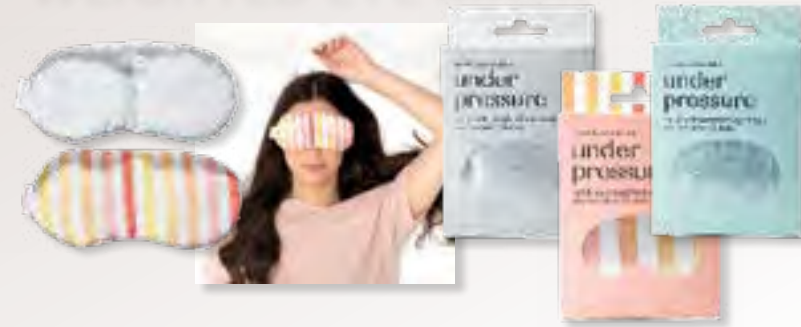

SHOWER CAPS

Shower Caps
• 24 Pc Display
Stock #DM-LLCAP
Cost \$9.09
Sugg Ret \$12.99

Not Your Grandma's Shower Cap

WEIGHTED EYE MASK

Under Pressure Weighted Eye Mask
Hot or Cold
• 24 Pc Display
#DM-LLWM24
Cost \$8.39
Sugg Ret \$11.99