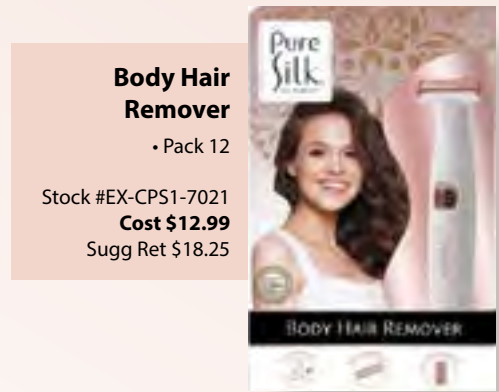

Stock #EX-CPG1-2003
Cost \$6.99
Sugg Ret \$9.99

EyeBrow Hair Remover
• Pack 12

Stock #EX-CPS1-7013
Cost \$12.99
Sugg Ret \$18.25

Precision Trimmer
• Pack 12

Stock #EX-CPT1-8005
Cost \$9.99
Sugg Ret \$12.99